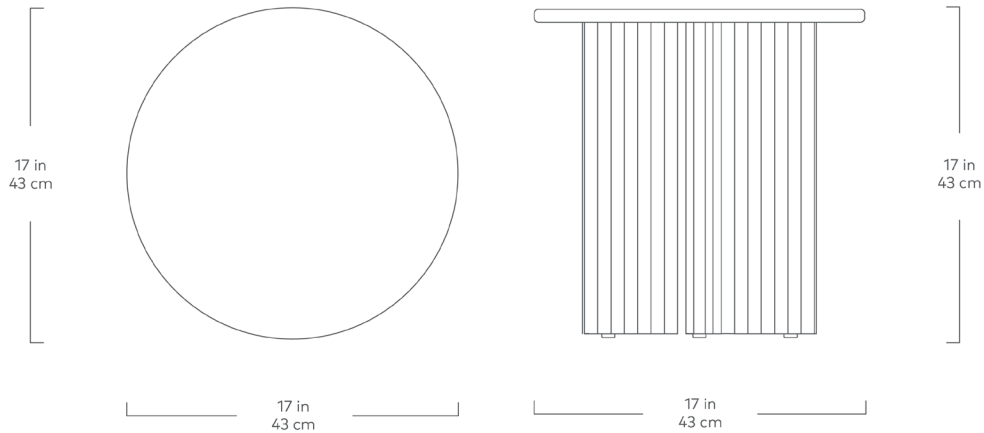

Odeon End Table

- Odeon End Table is designed to nest with the Odeon Coffee Table (sold separately).
- Not recommended for seating purposes.
- Plastic bumpers on bottom of base to prevent damage to hardwood floors.
- Non-marking tack glide feet.

PAINTED WOOD

- For strength and stability, the tabletop is medium-density fiberboard with painted, real wood veneer.
- Knock-down scalloped base is sculpted, painted medium-density fiberboard reinforced by several steel posts for stability.
- Simple assembly required.
- Durable, oil-based polyurethane finish.

WOOD

- It is normal for solid wood to expand and shrink as a result of variations in environmental humidity.
  A consistent humidity level of approximately 50% is recommended to prevent cracks and surface splits.
- The tabletop and dowel base is crafted from solid walnut or solid oak.
- Tables are finished in Rubio® Monocoat - a durable, matte, oil-based protector designed to highlight the beauty of natural wood.
- Wood finish is certified 0% VOC and is an all-natural, environmentally friendly product.
- Surface can be revitalized as desired. Visit Rubio® Monocoat website for more information.
- Wood is a natural material, with variations in grain pattern that make each design unique.